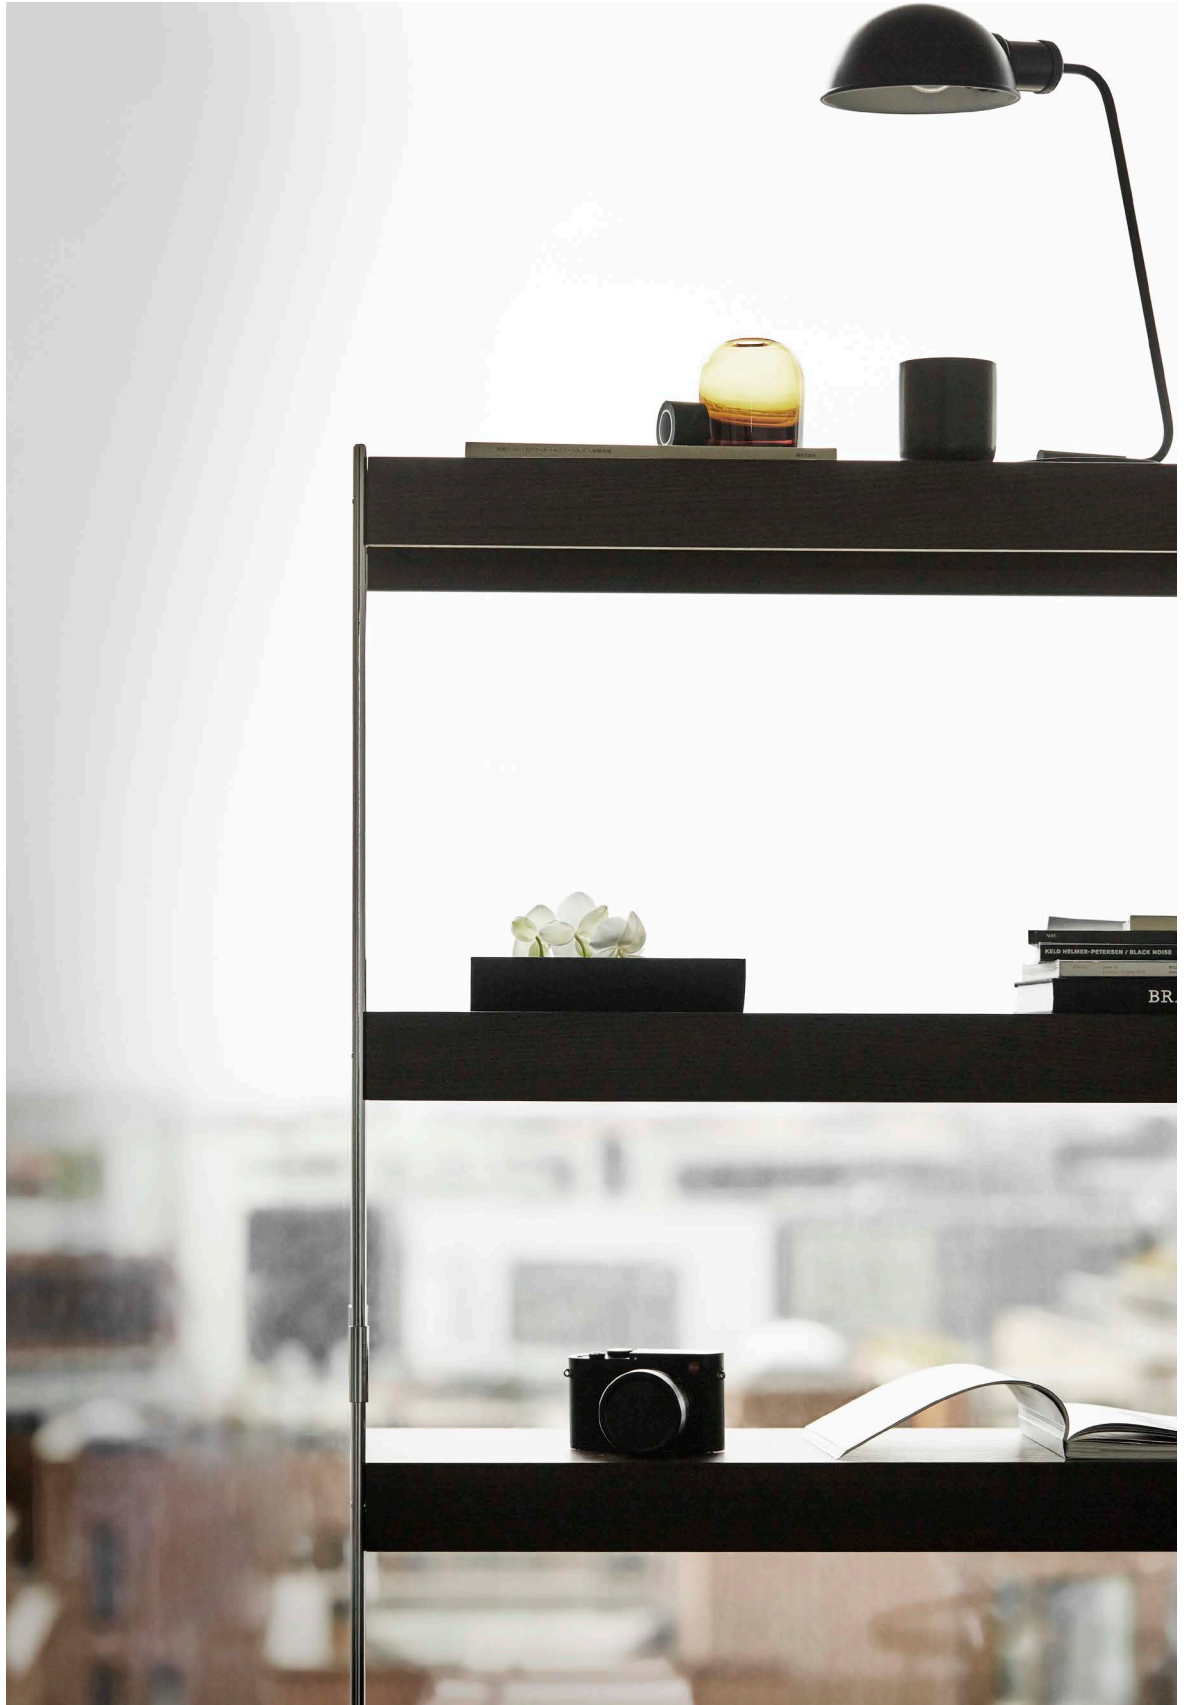

ZET Storing System

Storing System

Furniture—Product Sheet
menu.as

by Kaschkasch