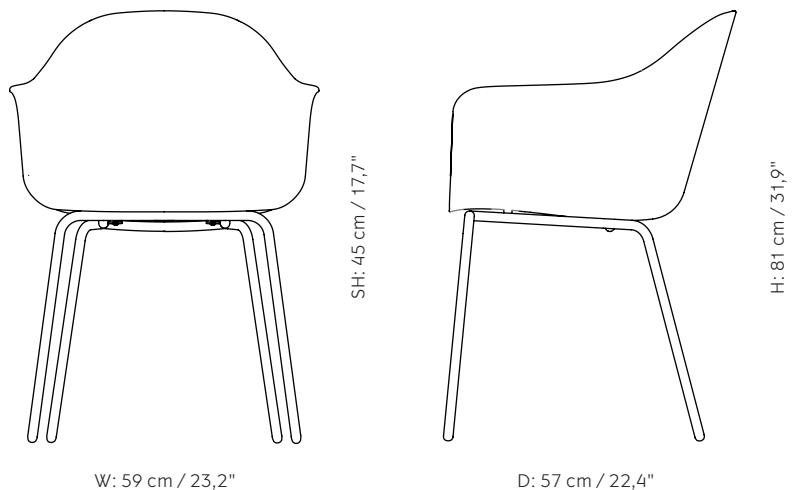

Harbour Chair

Product Type

Chair

Production Process

Harbour Steel Base

Injection molded, Chair Shell. Bended Powder coated, Steel Base.

Harbour Wood Base

Injection molded Chair Shell. Mat Lacquer Oak, wood base. Smoked Dark stained Oak, Wood base.

Dimensions (cm / in)

H: 81 cm / 31,9"

W: 59 cm / 23,2"

D: 57 cm / 22,4"

SH: 45 cm / 17,7"

Materials

Shell: Polypropylene 15% Fibreglass

Steel Base: Powder-coated Steel

Wood Base: Solid Oak, Matt Lacquered or Smoked Stained

Colours

Black, White, Light Grey, Olive, Burned Red, Khaki

Care Instructions

To clean, simply wipe with a soft dry cloth. Do not use any cleaners with chemicals, solvents, or harsh abrasives.

Conceived during the design process for Menu's new creative destination Menu Space located in Copenhagen's thriving Nordhavn (Northern Harbour) area, the Harbour Chair is the result of fulfilling a variety of needs (among others) comfortable versatility. Designed specifically for Menu Space, the dining chair is ideal for anything from restaurants, conferences, offices, or in the comfort of one's own home.

A hybrid space that mixes office, showroom, café, co-working and event space in One, Menu Space required a chair that could suit a range of purposes. Finding a perfect balance between geometry and organic shapes, the shell's armrests bend outwards for maximum support, as does its high backrest, providing not only comfort, but also an elegant and slim appearance that will appeal to any discerning design aficionado.

About the Designer

Norm Architects, founded in 2008 by Jonas Bjerre-Poulsen and Kasper Rønn, has worked within residential architecture, commercial interiors, industrial design, photography, graphics and art direction since its inception. The name 'Norm' signifies the importance of drawing inspiration from norms and traditions within the fields of architecture and design, which have been refined throughout the centuries. Making it a virtue of focusing on quality, durability and timelessness, Norm's objective is to produce design that applies good materials and craftsmanship while also embodying beauty, traditions, history and more importantly, timeless simplicity.