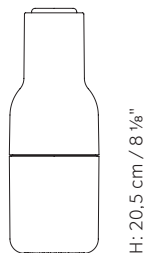

The grinder core is made from ceramic with a plastic body and silicone coating. The adjustment knob made from turned oak.

Dimensions (cm / in)

H: 20,5 cm / 8,1"

Ø: 8 cm / 3,1"

Materials

Plastic, silicone, ceramic grinder, wood.

Ø: 8 cm / 3 1/8"

Steering away from the predictable grinder, the Norm 'Bottle Grinder' is not what you expect to see in a salt and pepper grinder. The form, shaped more like a bottle, cleverly tricks the user to encourage a more playful and experimental interaction with the product. The powerful ceramic mechanism makes the grinder easy to operate and perfect for trying out more than just salt and pepper including spices and grains, nuts, seeds or dried fruits.