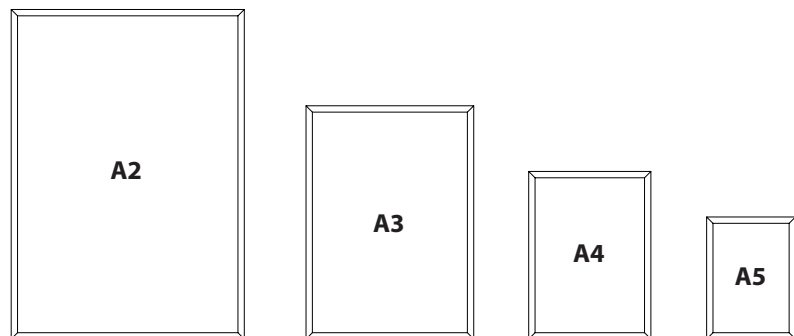

# FRAME - OAK

by MOEBE

---

---

**Name**  
Frame - Oak

**Dimensions:**

A2: (H x L x W) 615 x 440 x 12 mm  
A3: (H x L x W) 440 x 317 x 12 mm  
A4: (H x L x W) 317 x 230 x 12 mm  
A5: (H x L x W) 230 x 168 x 12 mm

# FRAME - ALUMINIUM

by MOEBE

---

---

**Name**  
Frame - Aluminium

**Dimensions**  
A2: (H x L x W) 613 x 438 x 8 mm  
A3: (H x L x W) 438 x 315 x 8 mm  
A4: (H x L x W) 315 x 228 x 8 mm  
A5: (H x L x W) 228 x 166 x 8 mm