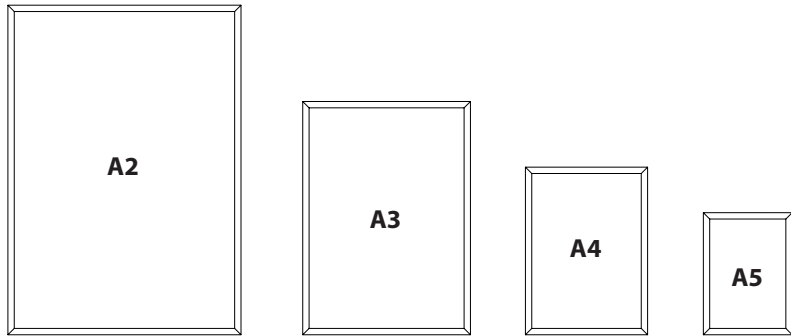

# FRAME - OAK

by MOEBE

---

---

**Name**  
Frame - Oak

**Dimensions:**

A2: (H x L x W) 615 x 440 x 12 mm  
A3: (H x L x W) 440 x 317 x 12 mm  
A4: (H x L x W) 317 x 230 x 12 mm  
A5: (H x L x W) 230 x 168 x 12 mm

# FRAME - ALUMINIUM

by MOEBE

---

---

**Name**  
Frame - Aluminium

**Dimensions**  
A2: (H x L x W) 613 x 438 x 8 mm  
A3: (H x L x W) 438 x 315 x 8 mm  
A4: (H x L x W) 315 x 228 x 8 mm  
A5: (H x L x W) 228 x 166 x 8 mm