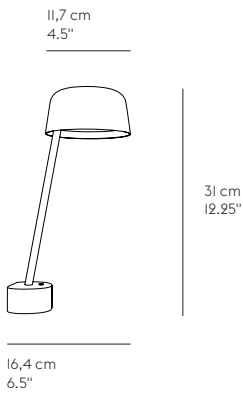

DESIGNED BY / YEAR OF DESIGN

Claesson Koivisto Rune / 2016

ABOUT THE DESIGNER

Claesson Koivisto Rune is one of Sweden's most prominent design studios with the three designers having won the annual Swedish design award eight times as well as many other international awards.

CATEGORY

Wall lamp

ENVIRONMENT

Indoor

DESCRIPTION

A wall mounted LED lamp with a strong and unique character. To be used in hallways or as a reading lamp next to a bed or sofa. Lean plays with our perception of standing and hanging, creating a new typology within wall-mounted lamps.

PRODUCTION PROCESS

The lamp's base is casted in aluminum, polished and finally powder coated.

MATERIAL

Casted aluminum

CORD LENGTH

250 cm / 98.5"

BULB INCLUDED

Yes. LED bulb. Average life span of 50.000 hours..

DIMABLE FUNCTION

Yes

CLEANING AND CARE

Clean with soft dry cloth only. Always switch off the electricity supply before cleaning.