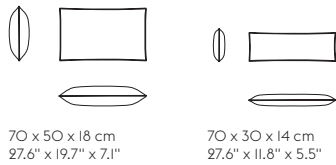

SEATING MODULES

FRAME SECTIONS

CUSHIONS

INSPIRATION FOR OPTIONAL CUSHIONS