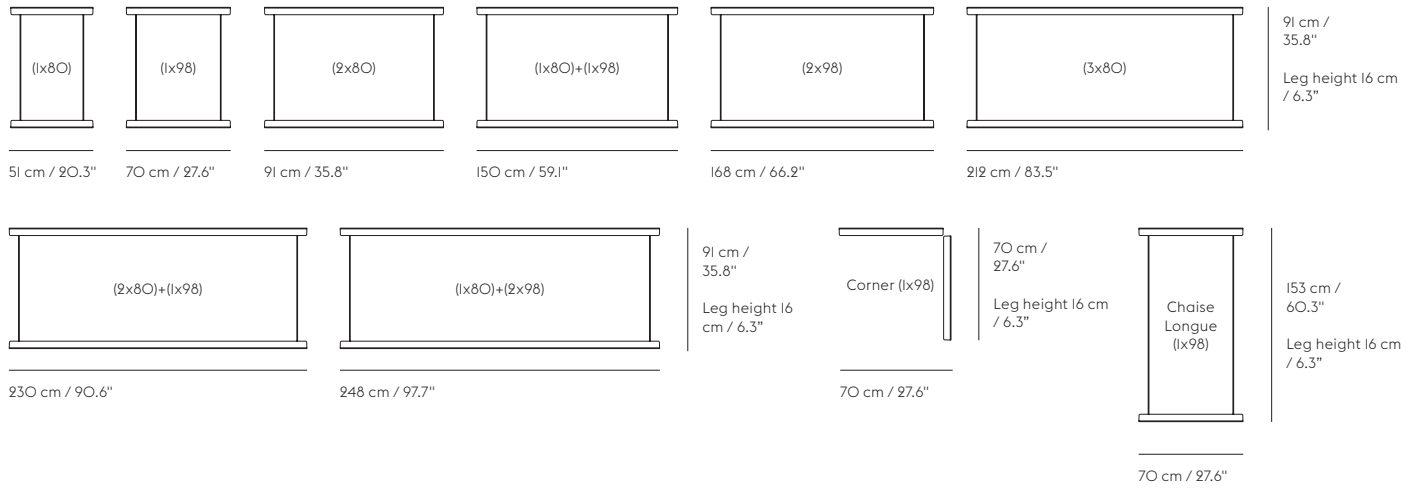

FRAME SECTIONS

CUSHIONS