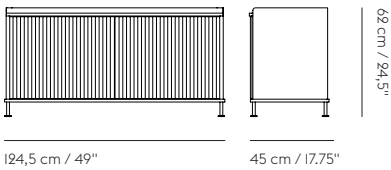

ENFOLD SIDE BOARD

THOMAS BENTZEN ON THE DESIGN: “Enfold Sideboard came from the many factory visits that I do as a designer, prompting me to explore the aesthetic appeal of industrial objects. I wanted to translate this element into modern storage together with an appreciation of the Scandinavian design tradition. The Enfold Sideboard combines the warm touch of oak, referencing the wooden sideboards of the 20th century, with the contemporary expression of its ridged steel front, softening up the cold material and binding it together with the sideboard’s oak components. The design is a new perspective on the traditional sideboard with an elegant and simple look, complemented by a unique duality of materials.”