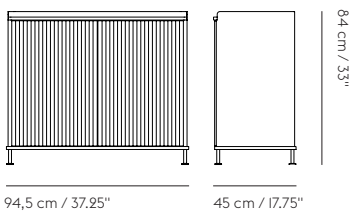

ENFOLD SIDE BOARD

THOMAS BENTZEN ON THE DESIGN: “Enfold Sideboard came from the many factory visits that I do as a designer, prompting me to explore the aesthetic appeal of industrial objects. I wanted to translate this element into modern storage together with an appreciation of the Scandinavian design tradition. The Enfold Sideboard combines the warm touch of oak, referencing the wooden sideboards of the 20th century, with the contemporary expression of its ridged steel front, softening up the cold material and binding it together with the sideboard’s oak components. The design is a new perspective on the traditional sideboard with an elegant and simple look, complemented by a unique duality of materials.”