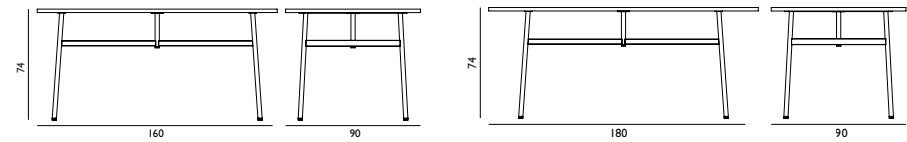

UNION TABLE

FURNITURE / ACCESSORIES / LIGHTING

DESIGNER / YEAR OF DESIGN

Simon Legald, 2018

MATERIAL

Tabletop: Laminate on particleboard, Legs: Powdercoated Steel

COLOURS

DIMENSIONS

Union Table 90 x 90 cm / H: 74 x L: 90 x D: 90 cm
Union Table 140 x 90 cm / H: 74 x L: 140 x D: 90 cm
Union Table 160 x 90 cm / H: 74 x L: 160 x D: 90 cm
Union Table 180 x 90 cm / H: 74 x L: 180 x D: 90 cm
Union Table 220 x 90 cm / H: 74 x L: 220 x D: 90 cm
Union Table 250 x 90 cm / H: 74 x L: 250 x D: 90 cm

MAINTENANCE

Daily cleaning: Wipe with a damp cloth. Use a PH-neutral cleaning product. Thorough cleaning and maintenance: Use a special linoleum cleaner followed by a linoleum care product.