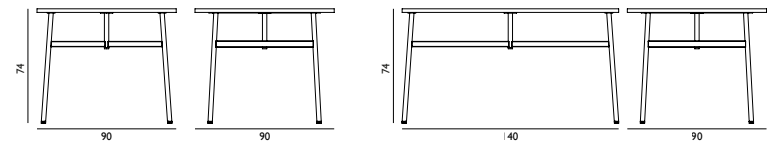

UNION TABLE

FURNITURE / ACCESSORIES / LIGHTING

DESIGNER / YEAR OF DESIGN

Simon Legald, 2018

MATERIAL

Tabletop: Laminate on particleboard, Legs: Powdercoated Steel

COLOURS

DIMENSIONS

Union Table 90 x 90 cm / H: 74 x L: 90 x D: 90 cm
Union Table 140 x 90 cm / H: 74 x L: 140 x D: 90 cm
Union Table 160 x 90 cm / H: 74 x L: 160 x D: 90 cm
Union Table 180 x 90 cm / H: 74 x L: 180 x D: 90 cm
Union Table 220 x 90 cm / H: 74 x L: 220 x D: 90 cm
Union Table 250 x 90 cm / H: 74 x L: 250 x D: 90 cm

MAINTENANCE

Daily cleaning: Wipe with a damp cloth. Use a PH-neutral cleaning product. Thorough cleaning and maintenance: Use a special linoleum cleaner followed by a linoleum care product.