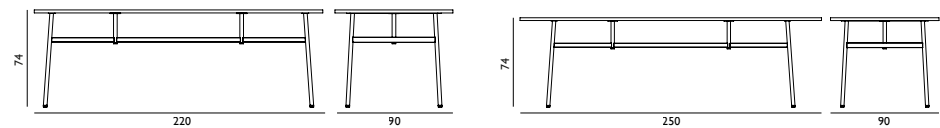

UNION TABLE

FURNITURE / ACCESSORIES / LIGHTING

DESIGNER / YEAR OF DESIGN

Simon Legald, 2018

MATERIAL

Tabletop: Laminate on particleboard, Legs: Powdercoated Steel

COLOURS

DIMENSIONS

Union Table 90 x 90 cm / H: 74 x L: 90 x D: 90 cm
Union Table 140 x 90 cm / H: 74 x L: 140 x D: 90 cm
Union Table 160 x 90 cm / H: 74 x L: 160 x D: 90 cm
Union Table 180 x 90 cm / H: 74 x L: 180 x D: 90 cm
Union Table 220 x 90 cm / H: 74 x L: 220 x D: 90 cm
Union Table 250 x 90 cm / H: 74 x L: 250 x D: 90 cm

MAINTENANCE

Daily cleaning: Wipe with a damp cloth. Use a PH-neutral cleaning product. Thorough cleaning and maintenance: Use a special linoleum cleaner followed by a linoleum care product.